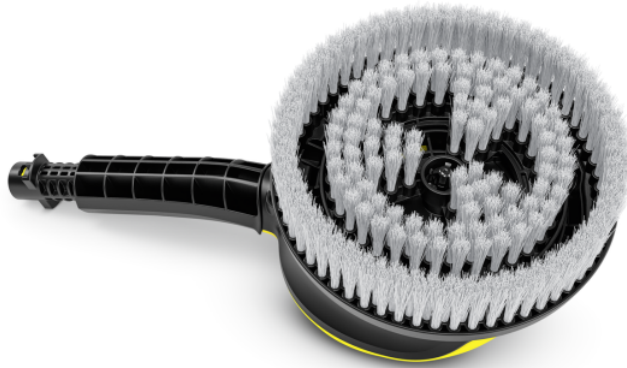

## ROTATING WASH BRUSH

Effective cleaning of smooth surfaces such as paint, glass or plastic: The rotating wash brush with interchangeable attachment.

Order no.

2.644-288.0

## Rotating brush head

- Gentle, soft and efficient cleaning.